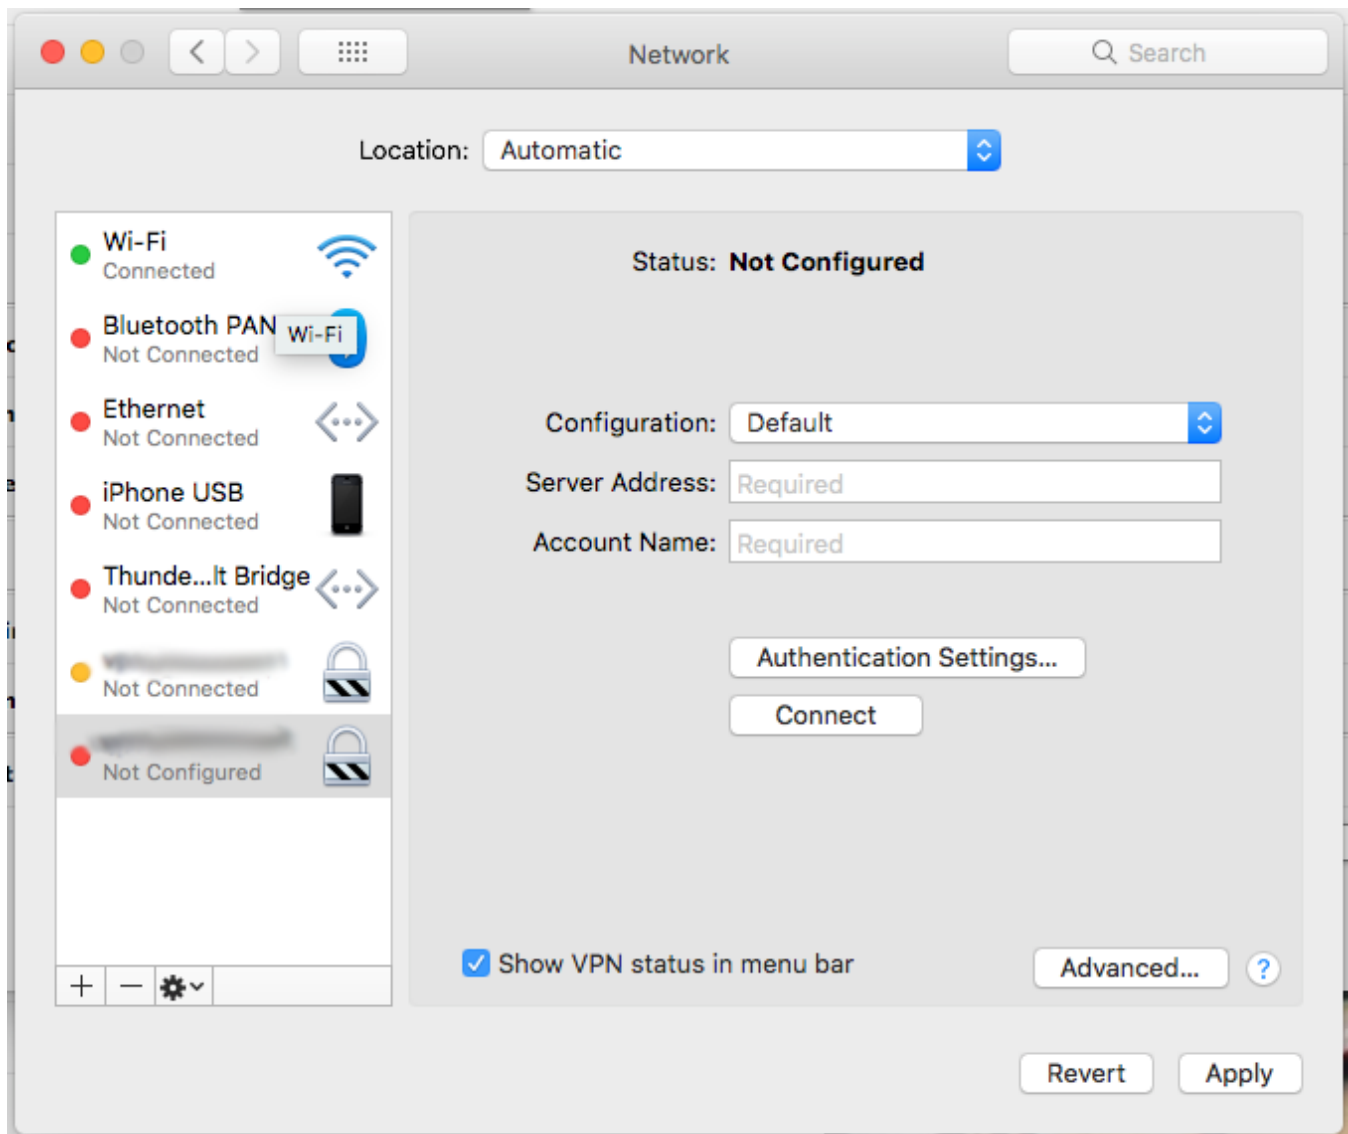

# Setup L2TP on Mac

L2TP VPN Mac-

connection- **Open Network Preferences**  
connection-, +

Interface: VPN  
VPN Type: L2TP over IPSec  
Service Name: ,

Server Address: vpn.example.com  
Account Name: VPN Username-  
**Authentication Settings**

Shared Secret-. (Shared Secret: \*\*\*\*\*)  
connection- **Advanced**

**Send all traffic over VPN connection**  
Enjoy VPN Connection