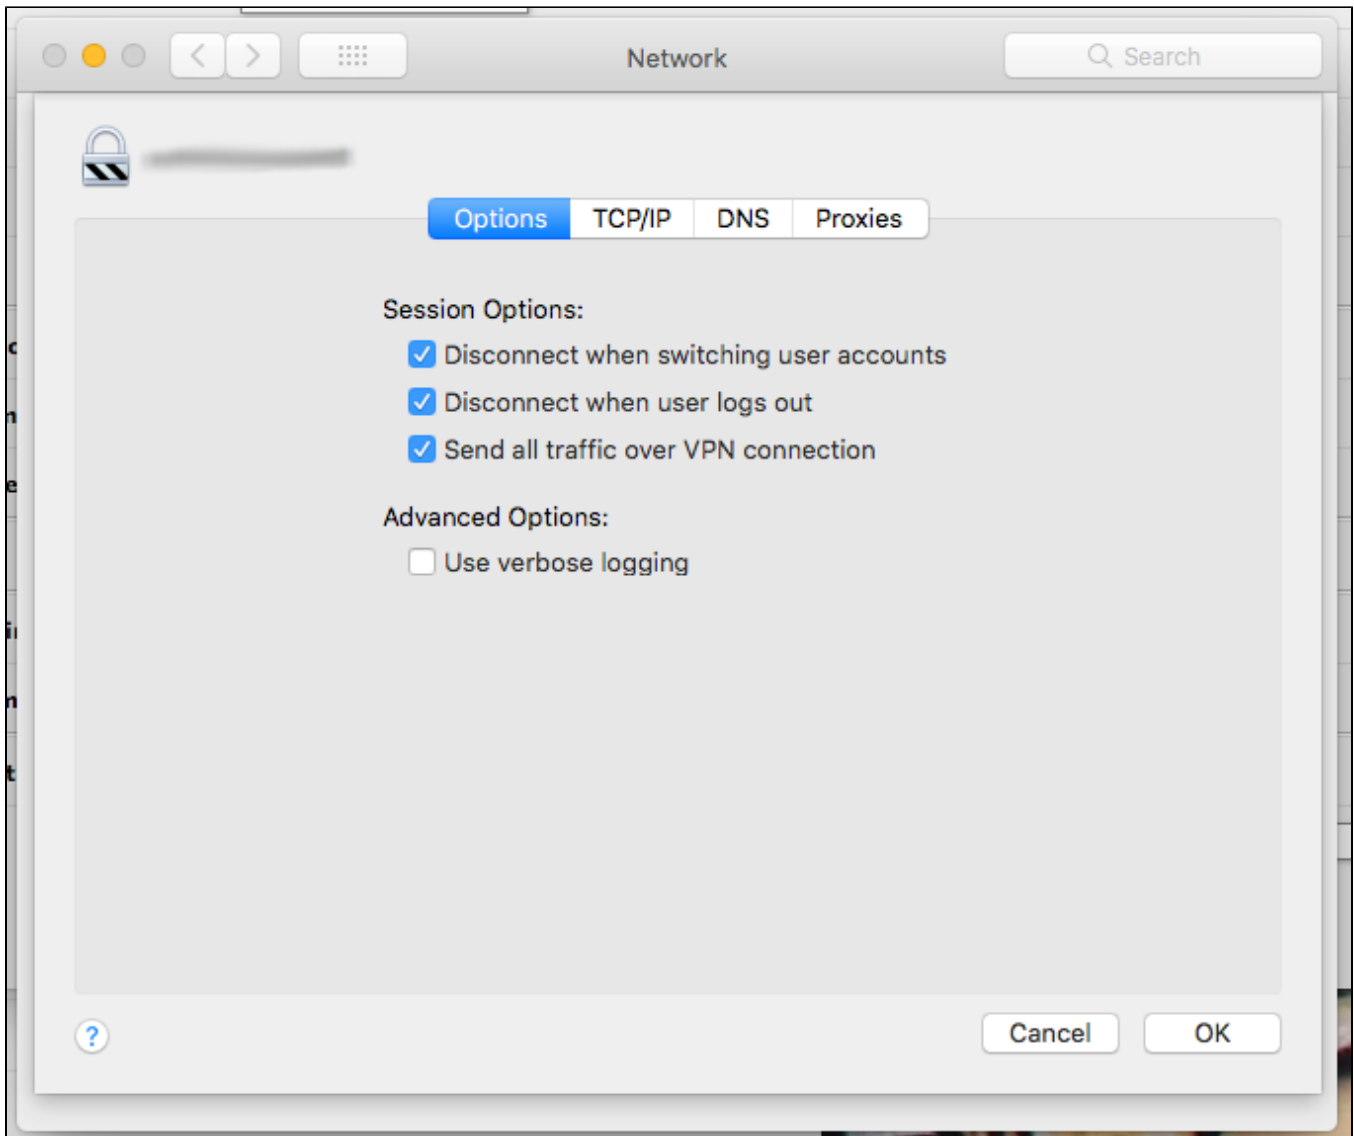

# Setup L2TP on Mac

L2TP VPN Mac-

connection- **Open Network Preferences**  
connection-, +

Interface: VPN  
VPN Type: L2TP over IPSec  
Service Name: ,

Server Address: vpn.example.com  
Account Name: VPN Username-  
**Authentication Settings**

Shared Secret-. (Shared Secret: \*\*\*\*\*)  
connection- **Advanced**

**Send all traffic over VPN connection**  
Enjoy VPN Connection