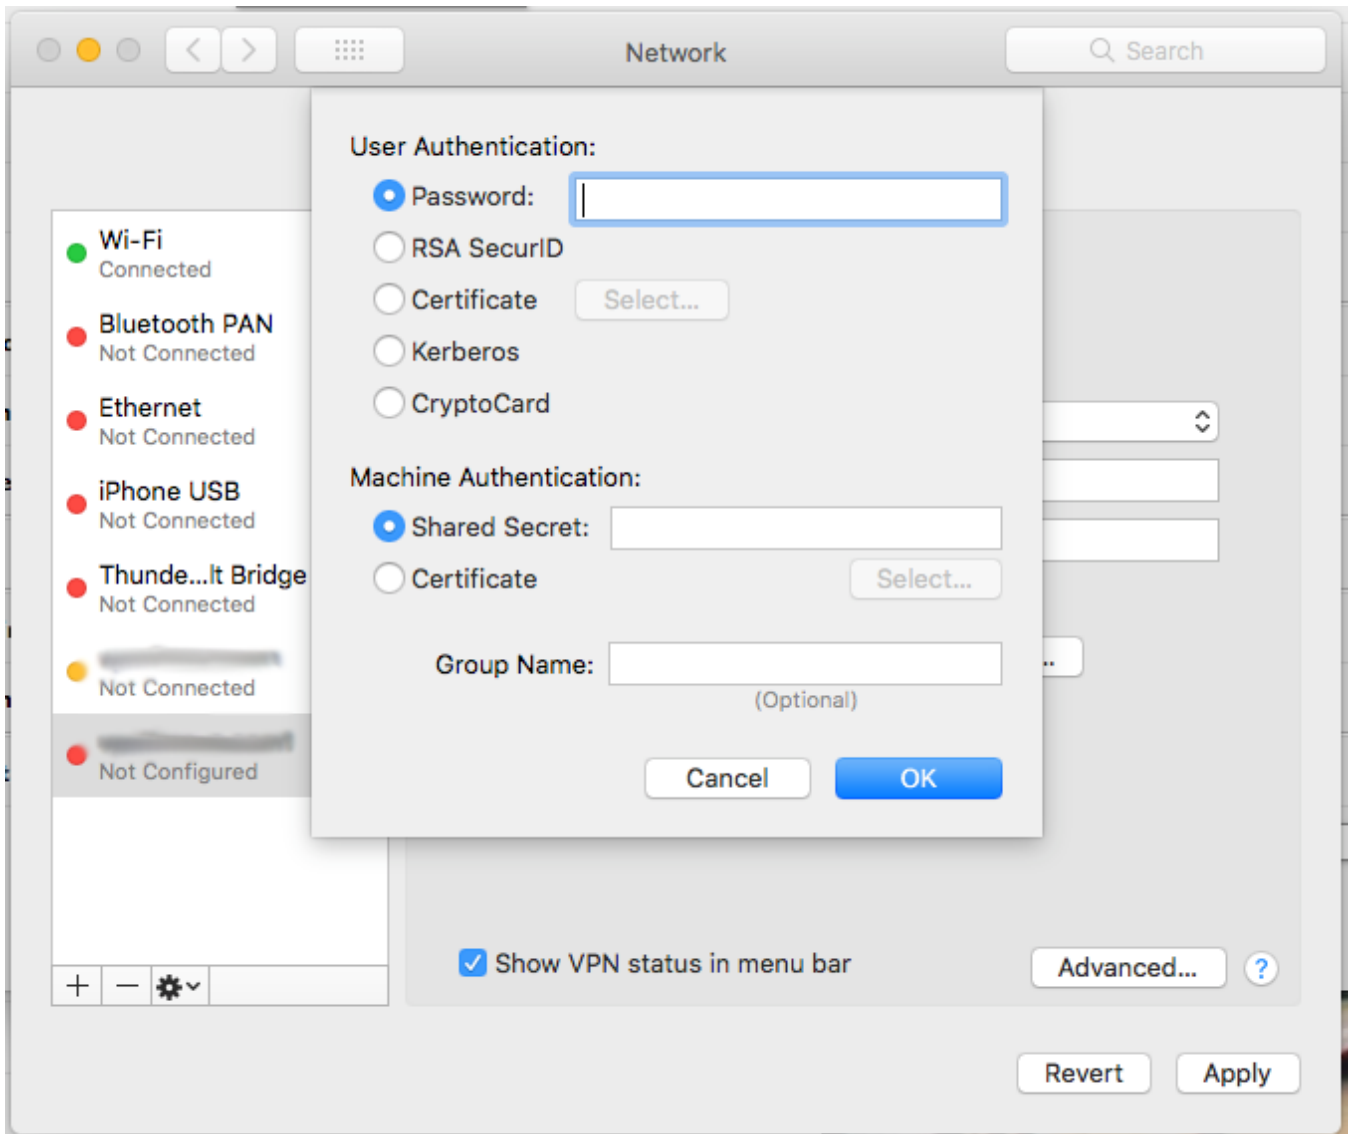

# Setup L2TP on Mac

L2TP VPN Mac-

connection- **Open Network Preferences**  
connection-, +

Interface: VPN  
VPN Type: L2TP over IPSec  
Service Name: ,

Server Address: vpn.example.com  
Account Name: VPN Username-  
**Authentication Settings**

Shared Secret-. (Shared Secret: \*\*\*\*\*)  
connection- **Advanced**

**Send all traffic over VPN connection**  
Enjoy VPN Connection