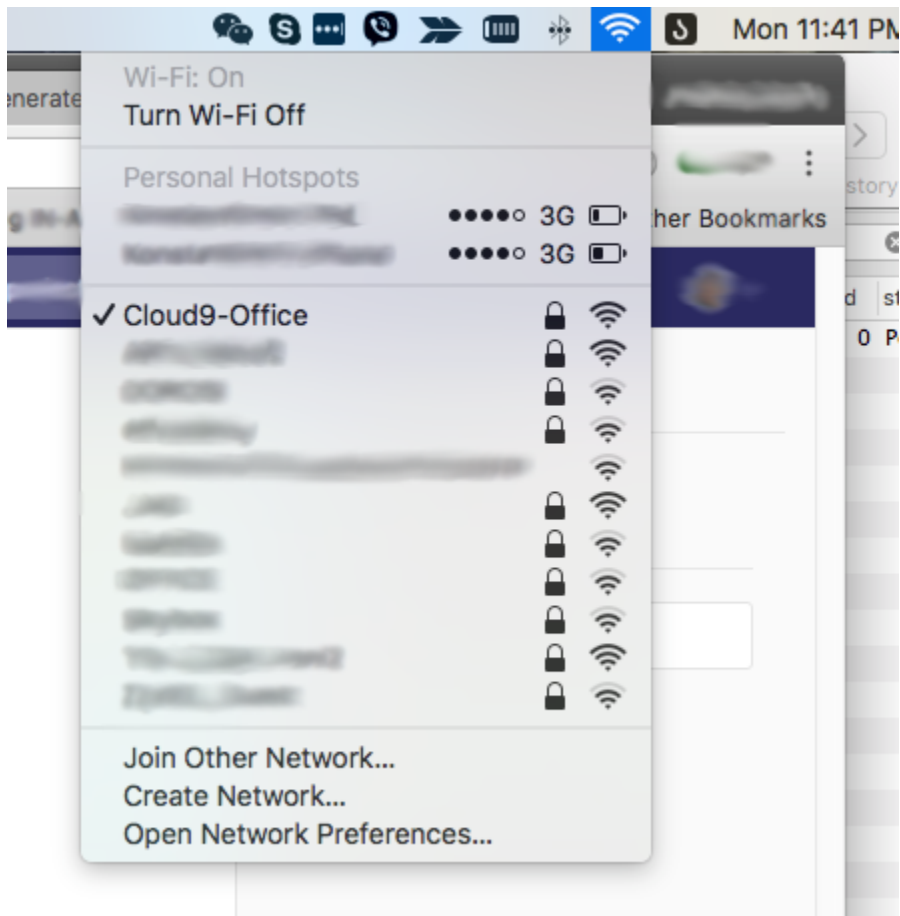

# Setup L2TP on Mac

L2TP VPN Mac-

connection- **Open Network Preferences**  
connection-, +

Interface: VPN  
VPN Type: L2TP over IPSec  
Service Name: ,

Server Address: vpn.example.com  
Account Name: VPN Username-  
**Authentication Settings**

Shared Secret-. (Shared Secret: \*\*\*\*\*)  
connection- **Advanced**

**Send all traffic over VPN connection**  
Enjoy VPN Connection