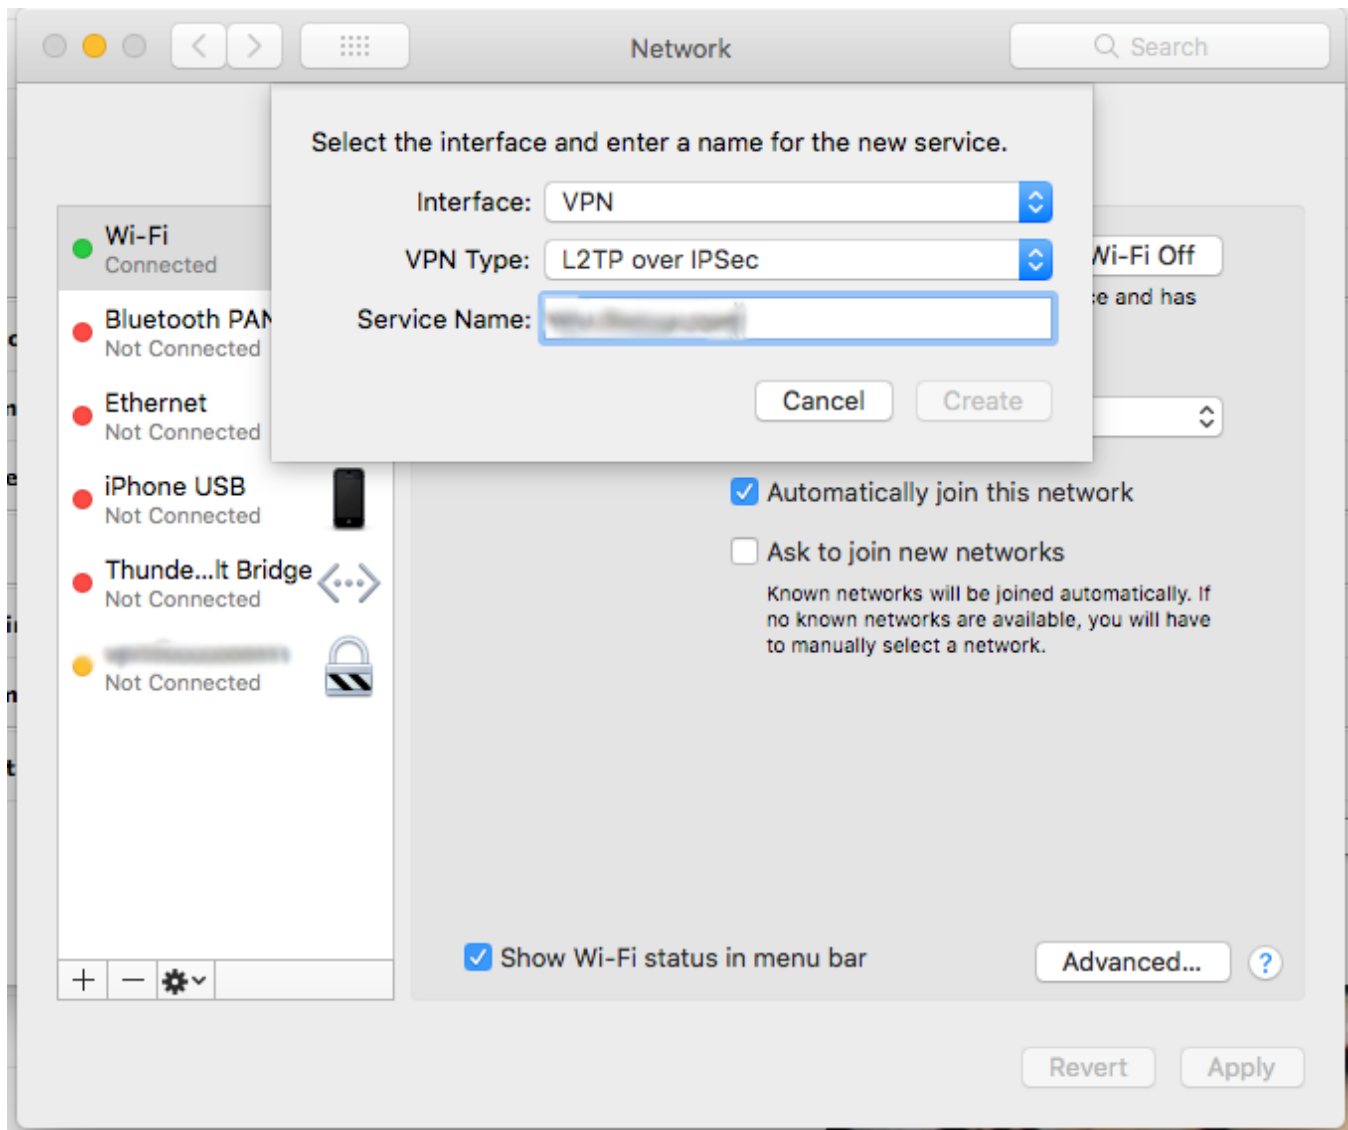

# Setup L2TP on Mac

L2TP VPN Mac-

connection- **Open Network Preferences**  
connection-, +

Interface: VPN  
VPN Type: L2TP over IPSec  
Service Name: ,

Server Address: vpn.example.com  
Account Name: VPN Username-  
**Authentication Settings**

Shared Secret-. (Shared Secret: \*\*\*\*\*)  
connection- **Advanced**

**Send all traffic over VPN connection**  
Enjoy VPN Connection